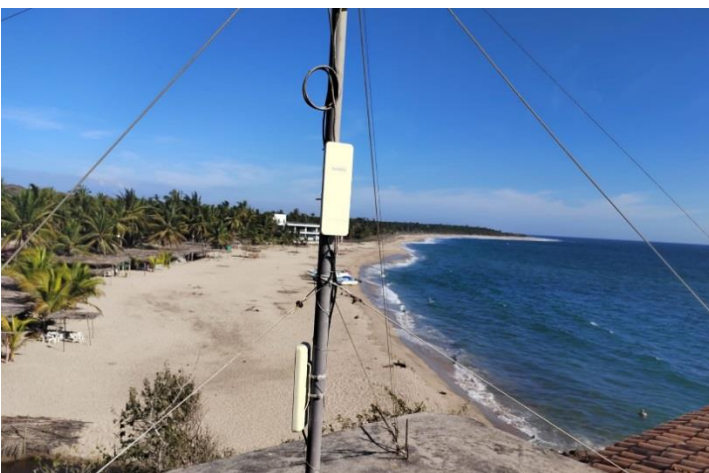

**2023 Newsletter Issue 5****Company Update****Altai Connects Guerrero State with Super WiFi Hotspots in Mexico**

Recently, Altai has been working with Guerrero WiFi to offer public Wi-Fi service to Guerrero State of Mexico with challenging terrain.

The WiFi hotspots powered by Altai Super WiFi have been deployed in more than 10 cities of Guerrero State and all of them are now providing superb wireless coverage for the local citizens and tourists. According to Guerrero WiFi, Altai equipment is proven to be highly efficient in terms of RF performance and connection

stability, which has significantly improved customer satisfaction.

Altai's flagship A8n(ac) series, CX200, C1n series and IX500 have been deployed in the project, which is now offering high quality Wi-Fi network to the people in Guerrero State.

### Altai Rolls Out Outdoor Wi-Fi 6 Solution at GITEX AFRICA

The world celebrates the launch edition of GITEX AFRICA in Marrakech City of Morocco from 31 May – 2 June 2023. Africa proudly host its very own tech gathering that truly unites every community in the innovation ecosystem across Africa. Altai's MEA team is participating in this spectacular event together with Altai's new regional partner for French-speaking countries, HAFS Afrique. Besides its unique and comprehensive Super WiFi solution, Altai's MEA team has also introduced the new outdoor Wi-Fi 6 products to the market at GITEX AFRICA. These new products include the entry level CX600 and the mid-range AX600 series with two variants – AX600-X with external antennas and AX600-S with integrated sector antenna. All of them are designed to provide highly reliable and consistent connectivity for mobile users and IoT devices at the market's best price-performance ratio.