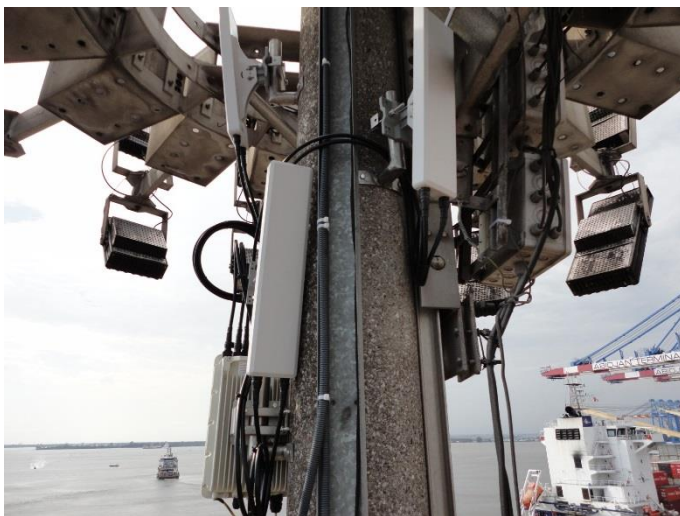

2023 Newsletter Issue 3

Company Update

Altai Enables the Gateway to Ivory Coast

After the successful deployment for Côte d'Ivoire Terminal (CIT), Altai has expanded its wireless network to the principal terminal of Ivory Coast, Abidjan Terminal.

The Abidjan Terminal as a joint venture between APM Terminals and Bolloré Africa Logistics. The terminal is the primary gateway to the Côte d'Ivoire for containers. Excellent road connections also make it a major transit point for land-locked countries such as Mali, Niger and Burkina Faso.

Altai's Super WiFi solution has been selected by this significant neighbour of CIT due to its impeccable RF performance and zero downtime network reliability, which has been proved and is trusted by CIT. Altai's flagship A8n Super WiFi base stations, trusted by all leading container port operators globally, has been deployed.