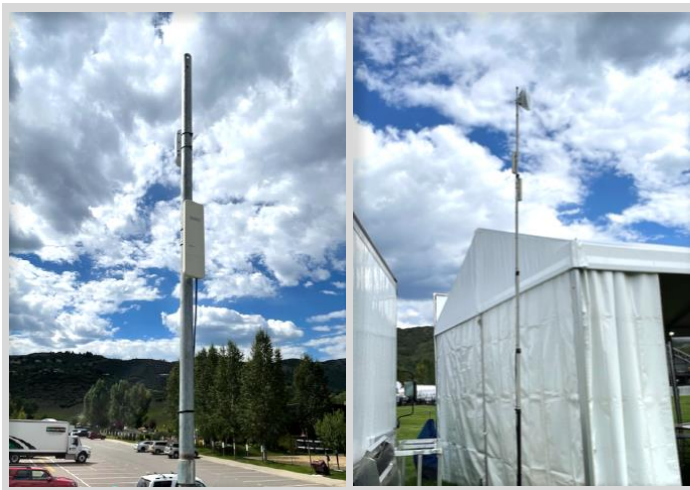

The Solution

Altai C2s combines several technology breakthroughs to deliver unparalleled Wi-Fi experience as well as highly reliable and consistent services to mobile users:

- Superior RF and filter design, in conjunction with Altai's interference mitigation algorithm, offers optimal capacity and interference rejection
- Much higher TX power over competitions at the highest data rates allows up to 50% more coverage and capacity
- Altai's smart band steering and load balancing technologies allow Altai C2s to effectively utilize both 2.4GHz and 5GHz spectrum for supporting a large number of mobile users

C2s