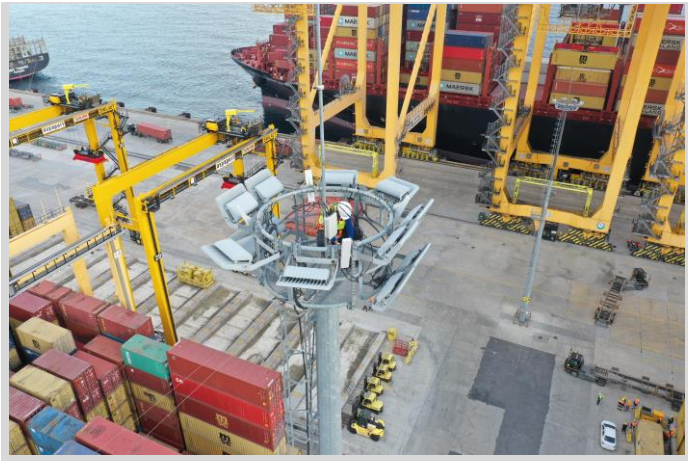

The Asyaport management team always strives to equip the port with the highest quality of equipment to provide the best quality of service. Therefore, when considering to upgrade its existing narrowband network to broadband one, Asyaport has chosen Altai Super WiFi as the Wi-Fi infrastructure provider due to Altai's proven track record in deploying Wi-Fi network for container ports all over the world with its patented smart antenna technology. With Altai's wireless solution in place, the operating efficiency and automation level of Asyaport has been remarkably uplifted.

Customer Name:

Asyaport Liman A.S.

Deployment Location:

Tekirdağ, Turkey

Application:

Private Wi-Fi network

Products used:

A8n, A2, AltaiGate 200

Result:

Altai's WiFi network has been deployed to support tablets, handheld terminals operated by workers at the port. With Altai's Super WiFi solution, all mobile devices can now connect to the wireless network and enable real-time remote management, which has totally improved the port's operation efficiency.

The Challenge

- Large area coverage required
- Large number of mobile devices
- Limited sites for installation

The Solution

A total of seven A8n Super WiFi base stations have been installed for the project and all of them have been mounted on 50-meter-high lamp posts to provide seamless coverage for the whole working area. In addition, 5 units of A2 have been deployed at the feet of quay cranes (STS) as repeaters with AltaiGate 200 adopted as the network controller.