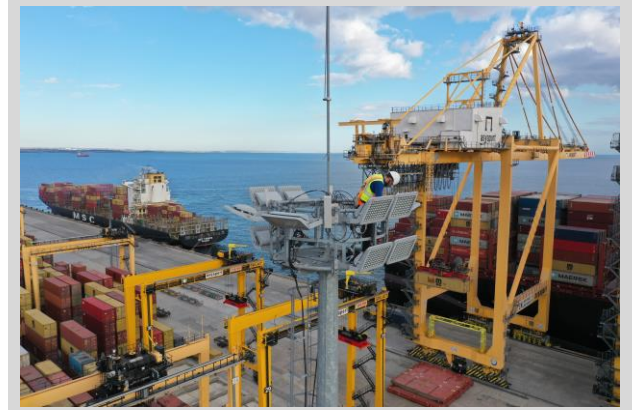

The Asyaport management team always strives to equip the port with the highest quality of equipment to provide the best quality of service. Therefore, when considering to upgrade its existing narrowband network to broadband one, Asyaport has chosen Altai Super WiFi as the Wi-Fi infrastructure provider due to Altai's proven track record in deploying Wi-Fi network for container ports all over the world with its patented smart antenna technology. With Altai's wireless solution in place, the operating efficiency and automation level of Asyaport has been remarkably uplifted.

Customer Name:

Asyaport Liman A.S.

Deployment Location:

Tekirdağ, Turkey

Application:

Private Wi-Fi network

Products used:

A8n, A2, AltaiGate 200

Result:

Altai's WiFi network has been deployed to support tablets, handheld terminals operated by workers at the port. With Altai's Super WiFi solution, all mobile devices can now connect to the wireless network and enable real-time remote management, which has totally improved the port's operation efficiency.

The Challenge

- Large area coverage required
- Large number of mobile devices
- Limited sites for installation

The Solution

A total of seven A8n Super WiFi base stations have been installed for the project and all of them have been mounted on 50-meter-high lamp posts to provide seamless coverage for the whole working area. In addition, 5 units of A2 have been deployed at the feet of quay cranes (STS) as repeaters with AltaiGate 200 adopted as the network controller.