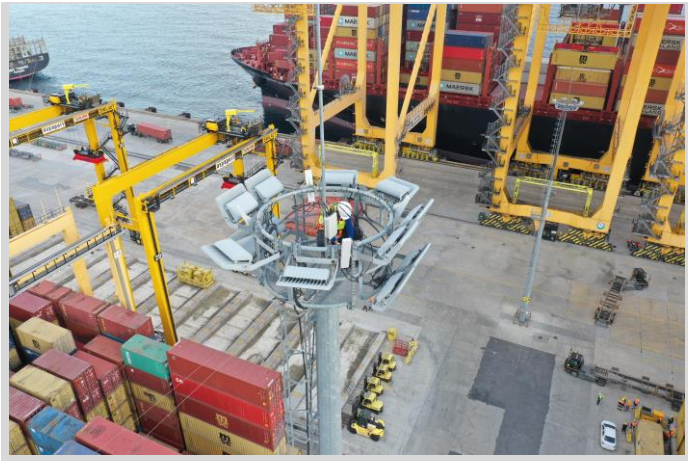

The Asyaport management team always strives to equip the port with the highest quality of equipment to provide the best quality of service. Therefore, when considering to upgrade its existing narrowband network to broadband one, Asyaport has chosen Altai Super WiFi as the Wi-Fi infrastructure provider due to Altai's proven track record in deploying Wi-Fi network for container ports all over the world with its patented smart antenna technology. With Altai's wireless solution in place, the operating efficiency and automation level of Asyaport has been remarkably uplifted.

Customer Name:

Asyaport Liman A.S.

Deployment Location:

Tekirdağ, Turkey

Application:

Guest Wi-Fi network

Products used:

A8n, A2, AltaiGate 200

Result:

Altai's WiFi network has been deployed to support tablets, handheld terminals operated by workers at the port. With Altai's Super WiFi solution, all mobile devices can now connect to the wireless network and enable real-time remote management, which has totally improved the port's operation efficiency.

The Challenge

- Large area coverage required
- Large number of mobile devices
- Limited sites for installation

The Solution

A total of seven A8n Super WiFi base stations have been installed for the project and all of them have been mounted on 50-meter-high lamp posts to provide seamless coverage for the whole working area. In addition, 5 units of A2 have been deployed at the feet of quay cranes (STS) as repeaters with AltaiGate 200 adopted as the network controller.