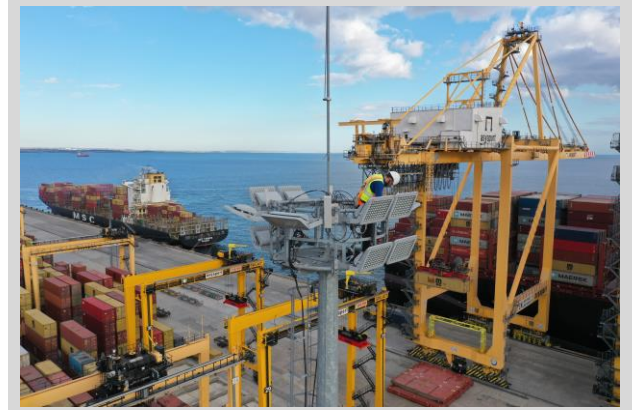

The Asyaport management team always strives to equip the port with the highest quality of equipment to provide the best quality of service. Therefore, when considering to upgrade its existing narrowband network to broadband one, Asyaport has chosen Altai Super WiFi as the Wi-Fi infrastructure provider due to Altai's proven track record in deploying Wi-Fi network for container ports all over the world with its patented smart antenna technology. With Altai's wireless solution in place, the operating efficiency and automation level of Asyaport has been remarkably uplifted.

Customer Name:

Asyaport Liman A.S.

Deployment Location:

Tekirdağ, Turkey

Application:

Guest Wi-Fi network

Products used:

A8n, A2, AltaiGate 200

Result:

Altai's WiFi network has been deployed to support tablets, handheld terminals operated by workers at the port. With Altai's Super WiFi solution, all mobile devices can now connect to the wireless network and enable real-time remote management, which has totally improved the port's operation efficiency.

The Challenge

- Large area coverage required
- Large number of mobile devices
- Limited sites for installation

The Solution

A total of seven A8n Super WiFi base stations have been installed for the project and all of them have been mounted on 50-meter-high lamp posts to provide seamless coverage for the whole working area. In addition, 5 units of A2 have been deployed at the feet of quay cranes (STS) as repeaters with AltaiGate 200 adopted as the network controller.