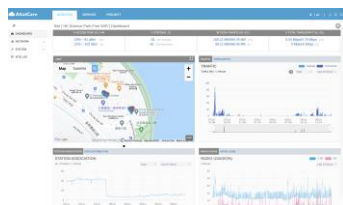

AltaiCare

About Altai

Altai Technologies is a leading supplier of carrier-grade Wi-Fi products and technologies with a distribution network reaching 100 countries. Altai Super WiFi is the leading solution for vertical industrial markets, covering over 200 container ports, manufacturing plants and warehouses globally.

The Altai Super WiFi Solution includes a complete portfolio of indoor and outdoor products for carriers, WISPs, and enterprises to support a wide range of applications such as mobile data off load, public access, WLAN access, and backhaul.

Utilizing patented smart antenna technology, as well as a cloud-based management system called AltaiCare, the Altai Super WiFi Solution is designed from the ground up to deliver Wi-Fi networks that have unprecedented performance, reliability, scalability, and manageability.

Contact Us

Headquarters
Unit 209, 2/F, Lakeside 2, 10 Science Park
West Avenue, HK Science Park, Shatin,
Hong Kong

Phone: +852 3758 6000
Fax: +852 2607 4021
Email: info@altaitechnologies.com

www.altaithechnologiaies.com