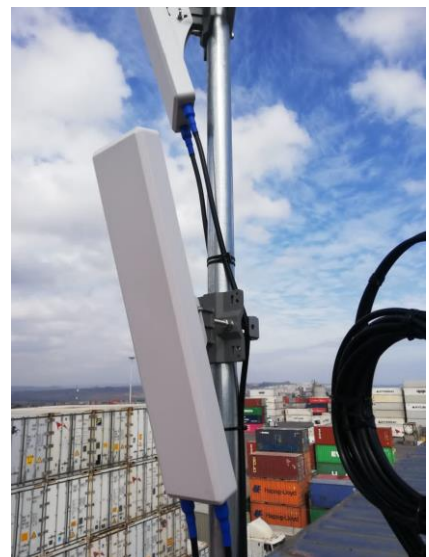

Company Update

Altai, the Best Wireless Solution for Container Ports

Since its inception, Altai has been building presence in container ports and now its Super WiFi becomes the de facto solution for wireless infrastructure in the industry. Having learnt Altai's reputation, the leading logistics company in Chile, Sitrans, has recently selected Altai to provide wireless connectivity for their terminals in San Antonio.

Altai has proposed its flagship base station A8n as well as A2, A3-Ei and C2s to form a robust Wi-Fi Network to fully cover the container yards and warehouses in both Terminal San Antonio Bajo and Terminal San Antonio Alto. Altai's patented smart antenna technology has minimized the number of APs needed and thus led to a much lower cost of ownership comparing with other vendors. The new wireless network has greatly uplifted the terminals' operation efficiency.