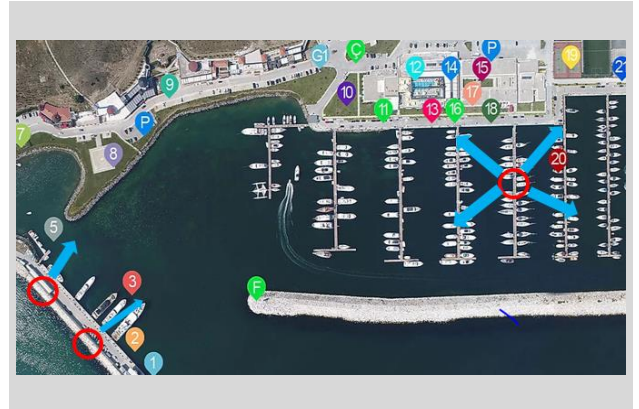

Overview

West Istanbul Marina is one of the biggest and most popular marinas in the Marmara region of Turkey well known within the yachting community to always provide first class service and amenities. The Marina management team continually invests in facilities expansion, infrastructure upgrades and state-of-the-art technology its customers have come to expect.

More impressive was the fact that just 3 Altai's Access points were used to cover the 155,000 sqm marina to include all moorings, docks and several structures on the property.

Customer Name:

West Istanbul Marina

Deployment Location:

West Istanbul, Turkey

Application:

Private network for the marina's customers and service personnel

Altai Technologies' Products Deployed:

A3-Ei, A8n

Result:

Only 3 Altai APs were used for this deployment and is delivering greatly improved performance over that provided by the previous vendor's system. Network throughput and coverage is excellent at every corner of the 155,000 Sqm Marina including all moorings, docks, and several structures on the property.

The Challenge

- Expansive outdoor area of over 155,000 sqm
- Limited locations for equipment installation
- Large number of simultaneous users

The Solution

Net İletişim Teknoloji installed one Altai A8n Macro base station with four sector antennas in a 360 degree omni configuration mounted on a light pole in the center of the moorings and floating pier. The A8n Macro unit was complimented by 2 A3-Ei Micro APs for additional coverage and capacity mounted along the mega-yacht dock area.