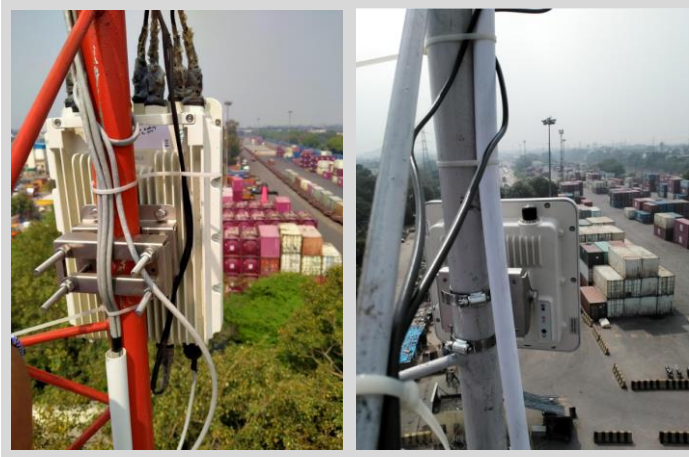

The Challenge

- Large area outdoor coverage with metal containers densely surrounding the environment (metal is obstacle for WiFi signals)
- Limited sites for equipment installation
- Large number of devices sharing the network

The Solution

Standard access points are not suitable for deployment in container yard due to signal blockage by cranes and container stacking. Following extensive trials with a number of different wireless broadband solutions, Altai has been selected by CONCOR for its outstanding performance in such challenging environment.

In this deployment, Altai's A8n(ac) Wi-Fi base-stations, A2 bridges and Access Controller have been used at different locations with redundant coverage for large area coverage and network management.

The Result

Altai's solution has enabled CONCOR to remotely manage their multiple Inland Container Depots (ICD) locations. With Altai Super WiFi, CONCOR's ICD management team can now easily locate a container and obtain data of it in a minute, which has greatly facilitated daily operations and brought significant improvement in terms of operation efficiency. CONCOR is highly satisfied by the result brought by Altai's transcendent wireless technology.

About Altai

Altai Technologies is a leading supplier of carrier-grade Wi-Fi products and technologies with a distribution network reaching 100 countries. Altai Super WiFi is the leading solution for vertical industrial markets, covering over 200 terminal ports and airports globally.

The Altai Super WiFi Solution includes a complete portfolio of indoor and outdoor products for carriers, WISPs, and enterprises to support a wide range of applications such as mobile data off load, public access, WLAN access, and backhaul.

Utilizing patented smart antenna technology, as well as a cloud-based management system called AltaiCare, the Altai Super WiFi Solution is designed from the ground up to deliver WiFi networks that have unprecedented performance, reliability, scalability, and manageability.

Contact Us

Headquarters
Unit 209, 2/F, Lakeside 2, 10 Science Park
West Avenue, HK Science Park, Shatin,
Hong Kong

Phone: +852 3758 6000
Fax: +852 2607 4021
Email: info@altaitechnologies.com

www.altaittechnologies.com