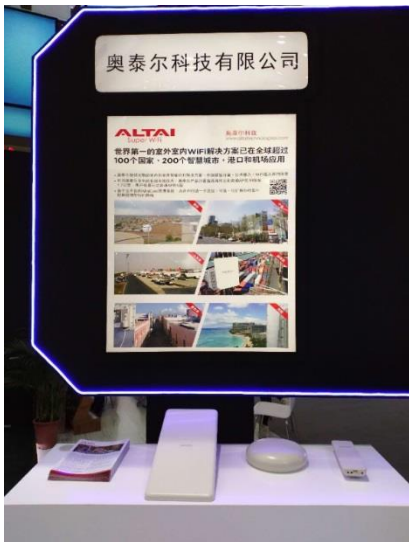

During the deployment process, Altai's expertise on coverage for complex environment and the unparalleled performance have left MPS totally impressive.

ISP Expansion in Equatorial Guinea

Guineanet has been a long-term customer of Altai Super WiFi in Equatorial Guinea. In late 2018, it has been acquired by Muni S.A., a service provider under GreenCom, which is a mobile operator in Equatorial Guinea. With the introduction of GreenCom via the acquisition of Guineanet, Altai expects there will be new opportunities for its business development in the country for ISP sector in the near future.

Product News

Altai Launches AltaiCare Appliance

AltaiCare has been a very popular network management solution among Altai's customers since its launch. It is currently offering two options of deployment, cloud-based and on-premises, to fit in different environments. In order to provide more flexibility to our customers, especially for small or medium size enterprises, Altai launches AltaiCare Appliance – AltaiCare in a Box. It offers comprehensive authentication methods to manage Wi-Fi accessibility with built-in RADIUS server and a captive portal server for facilitating small and medium-sized businesses in deploying secured employee and guest access services.

Company Events

Altai at CITE 2019 in Shenzhen

Altai participated in the China Information Technology Expo (CITE) 2019, an information technology event held in Shenzhen in early April. The event has all types of IT development trends, news, latest innovation and services showcased to the visitors. Altai displayed their latest Super WiFi solutions deployed in various industrial segments such as ports, mining, oil & gas, logistics and warehouses. The coverage and cost-effectiveness of Altai's products have left the visitors impressed.