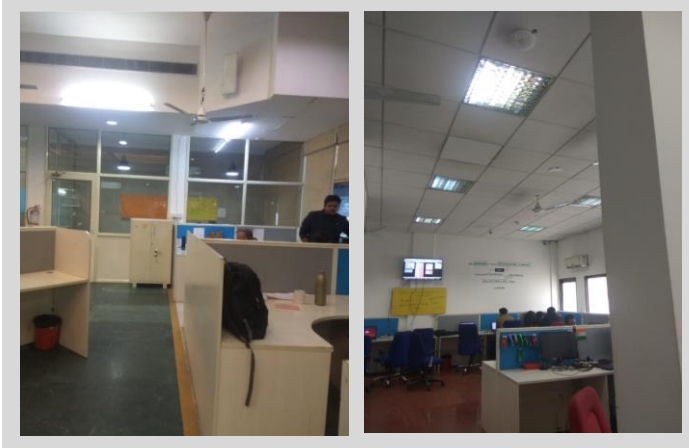

The Challenge

- 800+ data demanding devices sharing the network
- Large area indoor coverage

The Solution

15 units of A2c, 1 unit of A3-Ei, 2 units of A3w and the AltaiCare controller have been installed in the office area to provide a 100% indoor coverage.

The Result

Altai's products have provided a reliable network for all the staff and programmers to work and utilize their professionals. Even there are 800 mac devices sharing the wireless network, the network remains stable and robust. Clicklabs was totally amazed by the fact that Altai was able to deliver a satisfying outcome with a much smaller number of devices comparing with Altai's competitor.

About Altai

Altai Technologies is a leading supplier of carrier-grade Wi-Fi products and technologies with a distribution network reaching 100 countries. Altai Super WiFi is the leading solution for vertical industrial markets, covering over 200 terminal ports and airports globally.

The Altai Super WiFi Solution includes a complete portfolio of indoor and outdoor products for carriers, WISPs, and enterprises to support a wide range of applications such as mobile data off load, public access, WLAN access, and backhaul.

Utilizing patented smart antenna technology, as well as a cloud-based management system called AltaiCare, the Altai Super WiFi Solution is designed from the ground up to deliver WiFi networks that have unprecedented performance, reliability, scalability, and manageability.

Contact Us

Headquarters
Unit 209, 2/F, Lakeside 2, 10 Science Park
West Avenue, HK Science Park, Shatin,
Hong Kong

Phone: +852 3758 6000
Fax: +852 2607 4021
Email: info@altaitechnologies.com

www.altaittechnologies.com