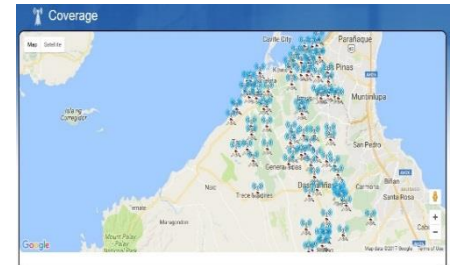

Company Update

Altai Super WiFi Connects Cities in the Philippines to Foster Smart Government Services

Though the penetration rate of mobile phone subscriptions in the Philippines is over 110%, only 55% of them have mobile broadband subscriptions and the overall broadband subscription rate is only 11%. In order to improve the connectivity of the province, the provincial government of Cavite kicked off the first government-funded province-wide wireless access program in the Philippines in 2015.

Free WiFi access is now available in seven pilot areas in Cavite.

The local government has appointed Altai's authorized partner to design and build the province-wide WiFi network. Since the program kick-off, Altai's partner has set up over 150 sites in seven cities using Altai Super WiFi solution. The deployed network used a combination of Altai access points including C1n and A8n, which offered a fast and scalable deployment. Free WiFi access is now available in seven pilot areas, including Bacoor, Dasmaringas, Imus, Silang, General Trias, Rosario and Tanza. Selected public areas, barangay halls, as well as public schools and universities are also connected to the provincial network.

To use the WiFi service, residents in the covered areas have to connect to the network named "LINKod Kabitenyo." Registered users can only enjoy free connectivity for an hour a day in the initial stage, with students, teachers, and government employees working on public safety and disaster management given priority.

The Altai A8-Ein is co-located with the cellular base station on the same tower

Located on the Cap-Vert peninsula on the Atlantic coast, Dakar is the capital and largest city of Senegal. The new WiFi network is designed to offload the traffic of the mobile network and to provide an alternative wireless connectivity solution to its subscribers. Phase one of the network is now in operation while phase two will kick-off in the second half of 2017.