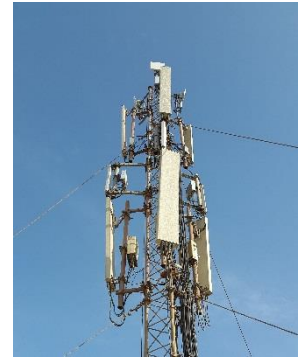

E To E, a leading system integrator in MENA designed and built the WiFi network for Espresso Telecom using 3 x Altai A8-Ein(ac) Super WiFi Base Stations per site co-locating with their existing cellular towers. With the multi-beam smart antenna array, A8-Ein(ac) provides up to 3 times the range and 10 times the coverage over standard access points, resulting in up to 90% fewer installation sites for the same coverage area.

The Altai A8-Ein is co-located with the cellular base station on the same tower

Located on the Cap-Vert peninsula on the Atlantic coast, Dakar is the capital and largest city of Senegal. The new WiFi network is designed to offload the traffic of the mobile network and to provide an alternative wireless connectivity solution to its subscribers. Phase one of the network is now in operation while phase two will kick-off in the second half of 2017.

Company Event

Altai @ Mobile World Congress & Expo Seguridad

Altai participated in Mobile World Congress at Barcelona, Spain (Feb 27 – Mar 2) and Expo Seguridad at Mexico (Mar 14-16). Altai's participation at the Mobile World Congress was a great success. Many partners and visitors from different parts of the world visited Altai's booth to understand the newest Super WiFi technologies and solutions.