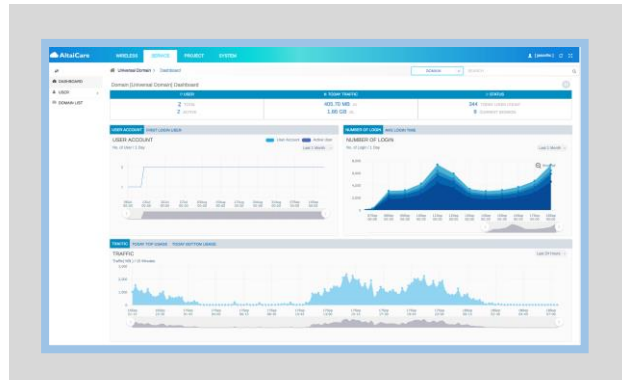

About Altai

Altai Technologies is a leading supplier of carrier-grade Wi-Fi products and technologies with a distribution network reaching 100 countries. Altai Super WiFi is the leading solution for vertical industrial markets, covering over 200 terminal ports and airports globally.

The Altai Super WiFi Solution includes a complete portfolio of indoor and outdoor products for carriers, WISPs, and enterprises to support a wide range of applications such as mobile data off load, public access, WLAN access, and backhaul.

Utilizing patented smart antenna technology, as well as a cloud-based management system called AltaiCare, the Altai Super WiFi Solution is designed from the ground up to deliver Wi-Fi networks that have unprecedented performance, reliability, scalability, and manageability.

Contact Us

Headquarters
Unit 209, 2/F, Lakeside 2, 10 Science Park
West Avenue, HK Science Park, Shatin,
Hong Kong

Phone: +852 3758 6000
Fax: +852 2607 4021
Email: info@altaitechnologies.com

www.altaittechnologies.com